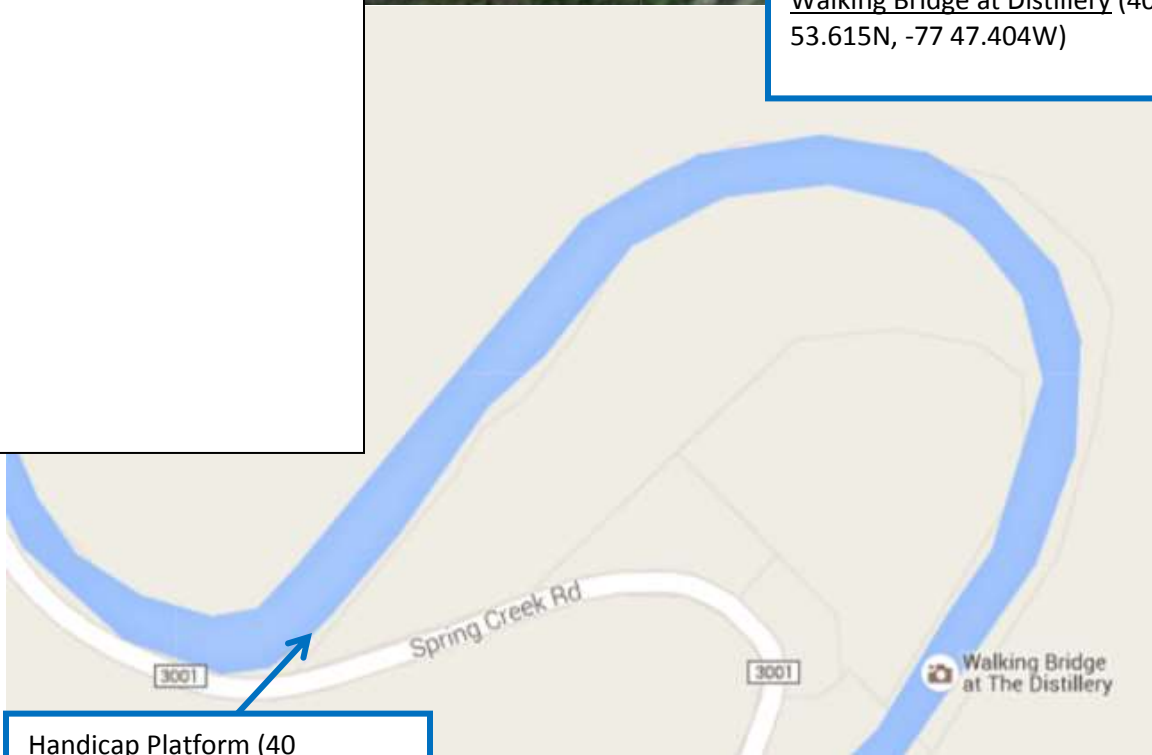

**Section 13a-3** Handicap Platform (40 53.631N, -77 47.603W) upstream to Walking Bridge at Distillery (40 53.615N, -77 47.404W)

Handicap Platform (40 53.631N, -77 47.603W)

Walking Bridge at The Distillery

Redd Count

Walking Bridge at Distillery (40 53.615N, -77 47.404W)

Handicap Platform (40 53.631N, -77 47.603W)

Walking Bridge at The Distillery