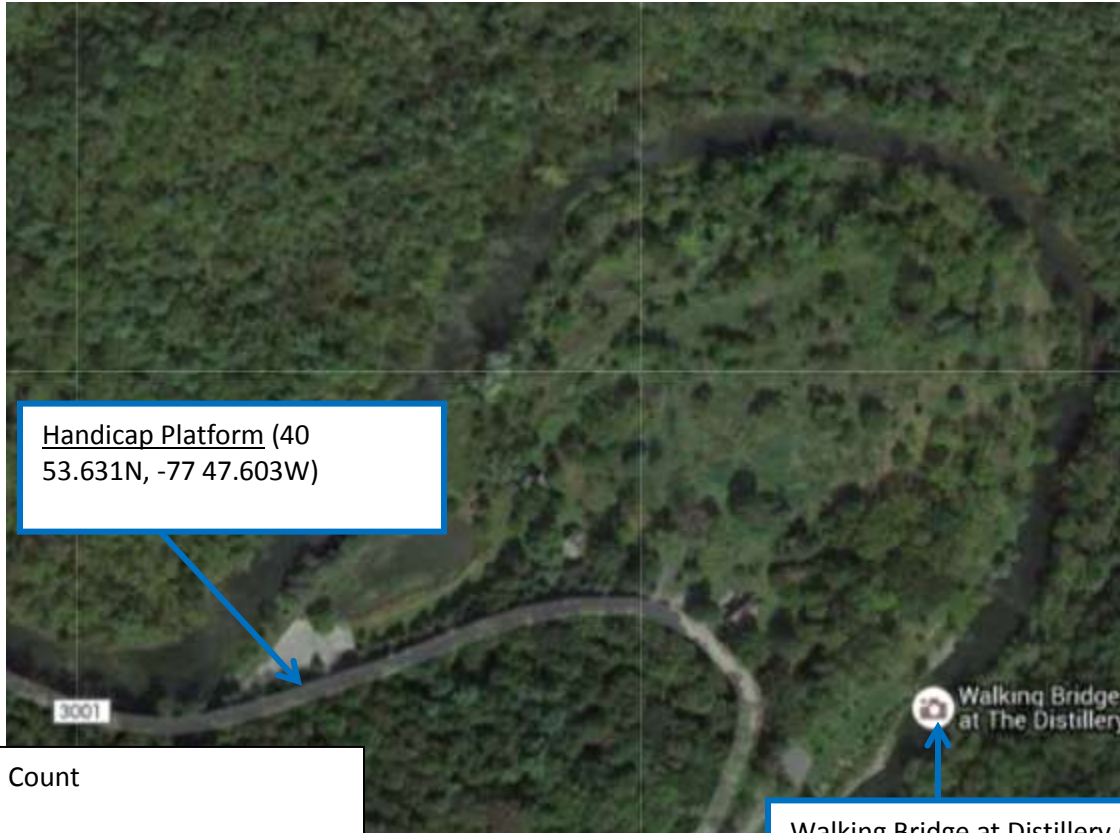

**Section 13a-3** Handicap Platform (40 53.631N, -77 47.603W) upstream to Walking Bridge at Distillery (40 53.615N, -77 47.404W)

Handicap Platform (40 53.631N, -77 47.603W)

Walking Bridge at The Distillery

Redd Count

Walking Bridge at Distillery (40 53.615N, -77 47.404W)

Handicap Platform (40 53.631N, -77 47.603W)

Walking Bridge at The Distillery